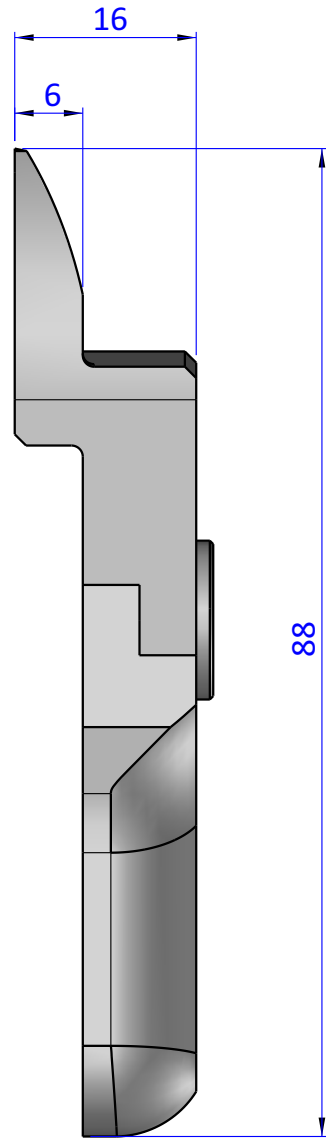

THE PROPERTY OF THE DRAWING IS ESTABLISHED BY LAW. IT IS FORBIDDEN TO PRODUCE OR SHOW IT TO THIRD PART. WITHOUT A WRITTEN AGREEMENT.

DESIGNED FROM

FPS Automation

REVIEW

A

DATE

28/10/2020

WEIGHT

0,089kg

CODE

VES.NY25RAH

Format A4

UNI 936-76

GENERAL TOLERANCE

UNI - ISO 2768

CLASSE f

DESCRIPTION

VES.NY25RAH

Format A4 UNI 936-76	GENERAL TOLERANCE UNI - ISO 2768 CLASSE f	DESCRIPTION VES.NY25RAH	DESIGNED FROM FPS Automation	REVIEW A
			DATE 28/10/2020	WEIGHT 0,089kg
			CODE VES.NY25RAH	