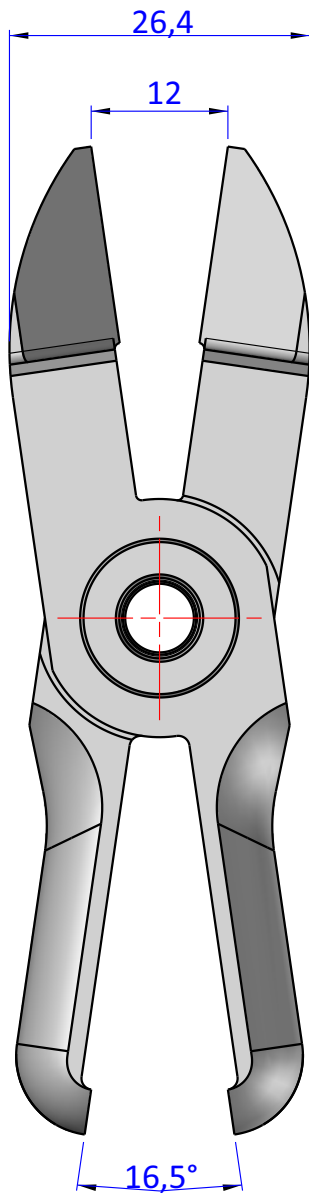

THE PROPERTY OF THE DRAWING IS ESTABLISHED BY LAW. IT IS FORBIDDEN TO PRODUCE OR SHOW IT TO THIRD PART. WITHOUT A WRITTEN AGREEMENT.

DESIGNED FROM

FPS Automation

REVIEW

A

DATE

28/10/2020

WEIGHT

0,089kg

CODE

VES.NY25RAH

Format A4

UNI 936-76

GENERAL TOLERANCE

UNI - ISO 2768

CLASSE f

DESCRIPTION

VES.NY25RAH

Format A4 UNI 936-76	GENERAL TOLERANCE UNI - ISO 2768 CLASSE f	DESCRIPTION VES.NY25RAH	DESIGNED FROM FPS Automation	REVIEW A
			DATE 28/10/2020	WEIGHT 0,089kg
			CODE VES.NY25RAH	